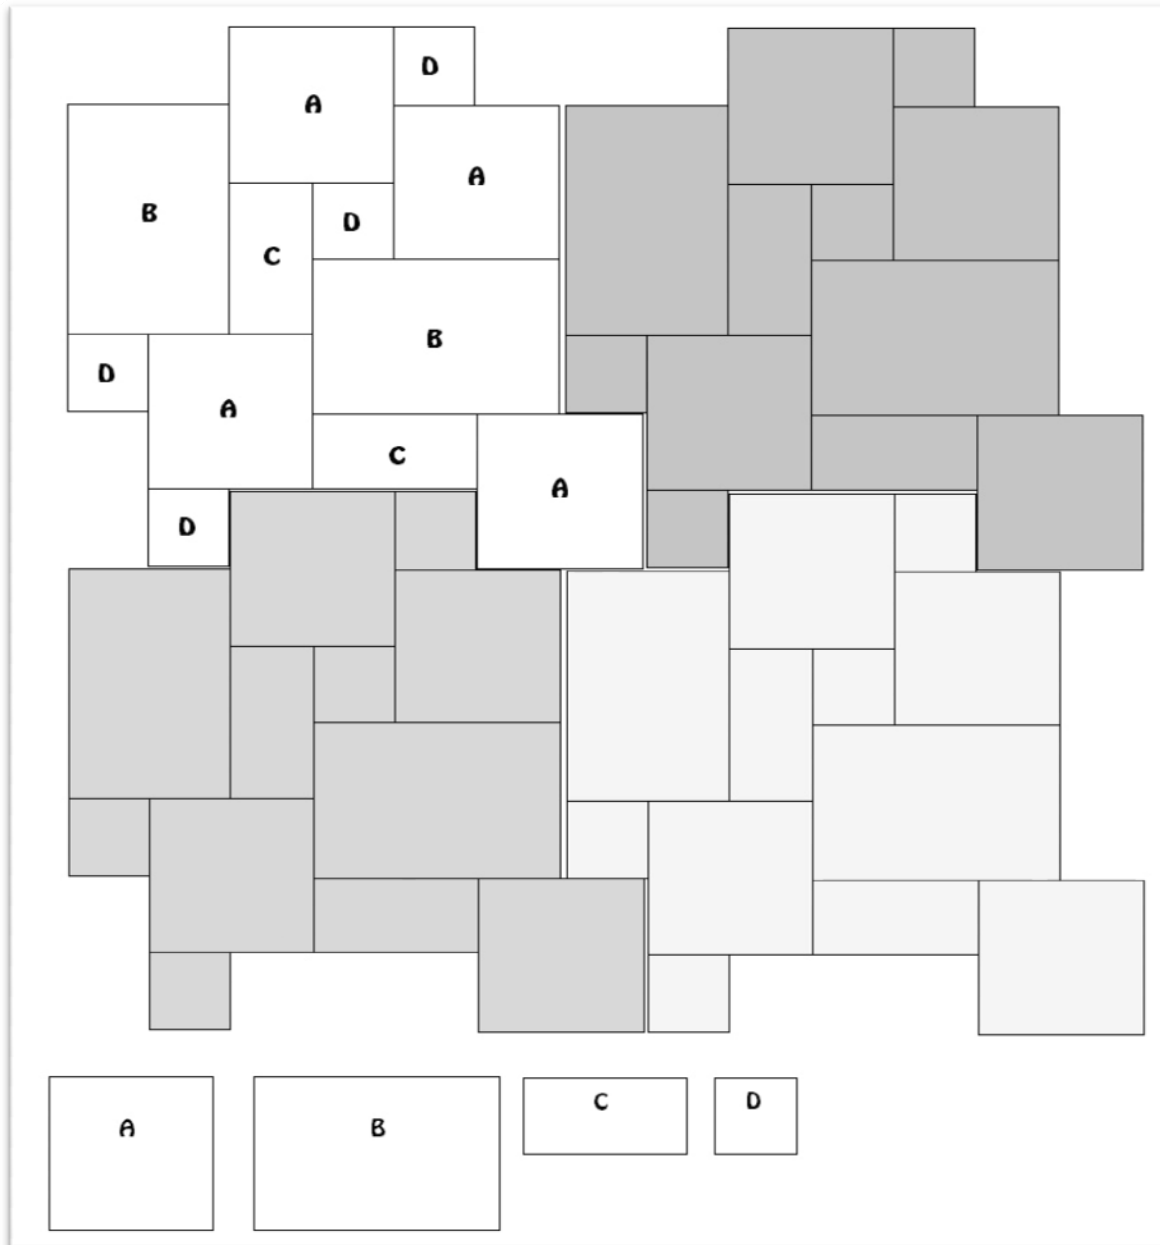

**TRAVERTINE U.S** BRINGS YOUR HOME THE **BEST**, NATURE HAS TO OFFER!

FRENCH PATTERN LAYOUT DESIGN

<u>SYMBOL</u>	<u>SIZE</u>	<u>PCS IN SET</u>
A	16" x 16"	4 PCS
B	16" x 24"	2 PCS
C	8" x 16"	2 PCS
D	8" x 8"	4 PCS

1 French Pattern set includes 12 pcs and 16 SF. At the end of the project if you end up with missing pieces you can cut bigger sizes to complete your project. When you cut the pavers you will receive sharp edges on the cutting sides but you can use a sand paper on these edges to catch some rough looking.